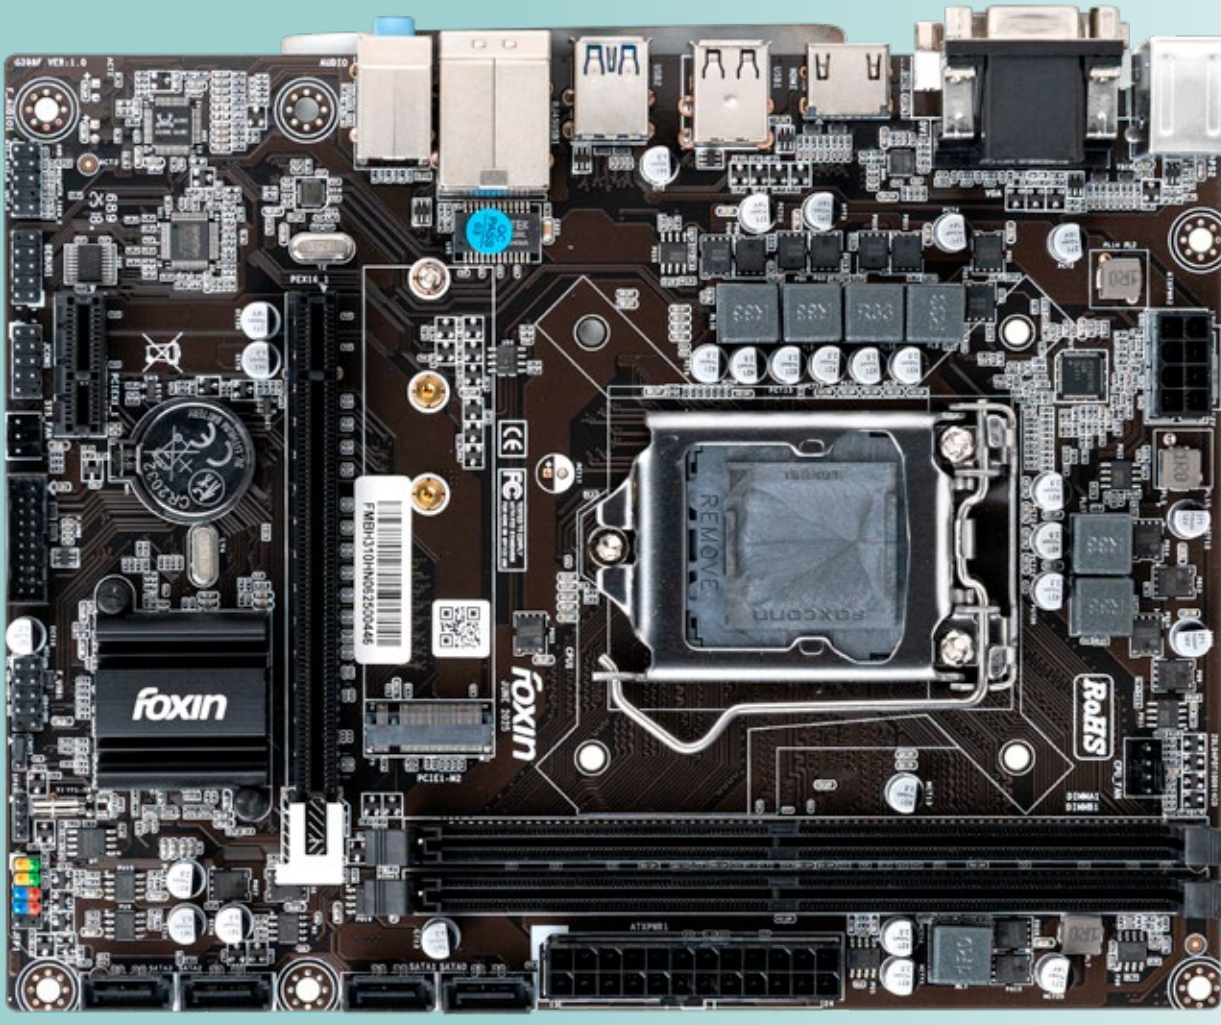

FGC 730 4GB-DDR3

MRP: ₹ 8,499

PCIe 2.0	High Efficiency	Long Lasting Components
Heatsink with Fan	Optimized Heat Dissipation	Low Power Consumption

FGC 610 2GB-DDR3

MRP: ₹ 5,999

Socket 1151

DDR4

H310
M.2 PORT