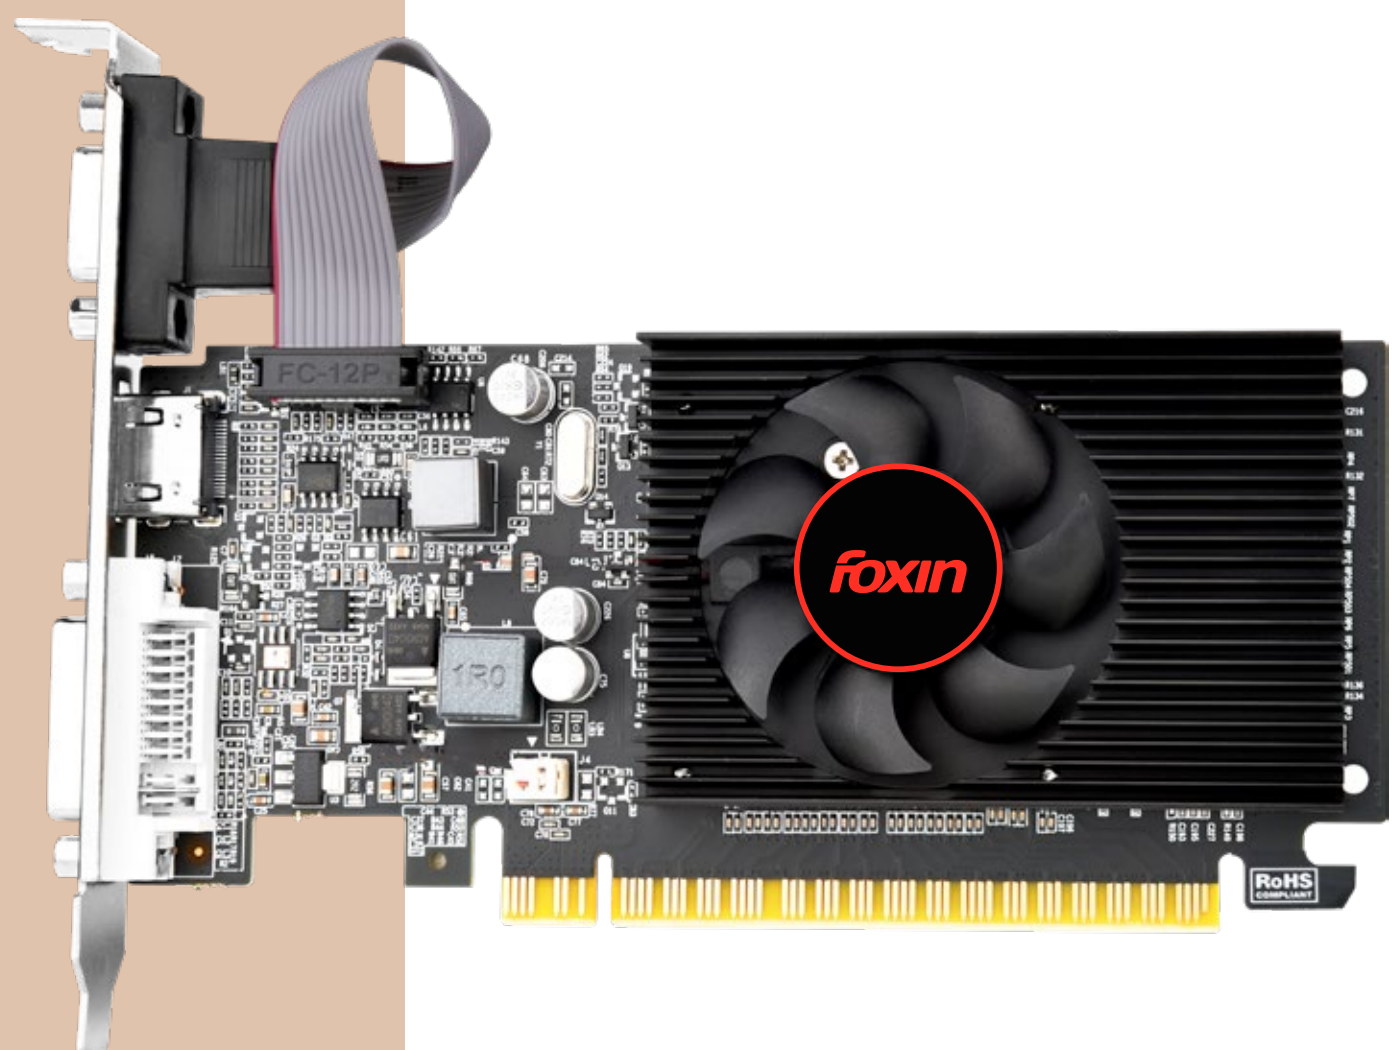

PCIe 2.0	High Efficiency	Long Lasting Components
Heatsink with Fan	Optimized Heat Dissipation	Low Power Consumption

FGC 610 2GB-DDR3

MRP: ₹ 5,999