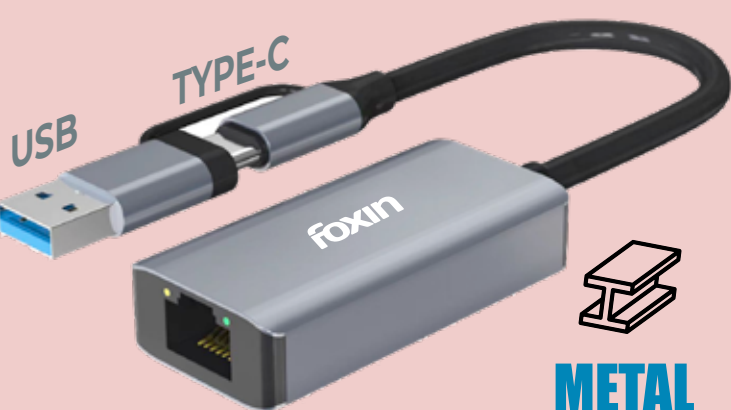

FUH 002

MRP: ₹ 499

USB 3.0 x1 | USB 2.0 x2

FUH 003

MRP: ₹ 499

ETHERNET (LAN) ADAPTER

DUAL CONNECTOR

FLA 1000UC

MRP: ₹ 2,999

**RJ45
Port**

METAL
Body

**1000
Mbps**

TYPE-C

FLA 100C

MRP: ₹ 999

**RJ45
Port**