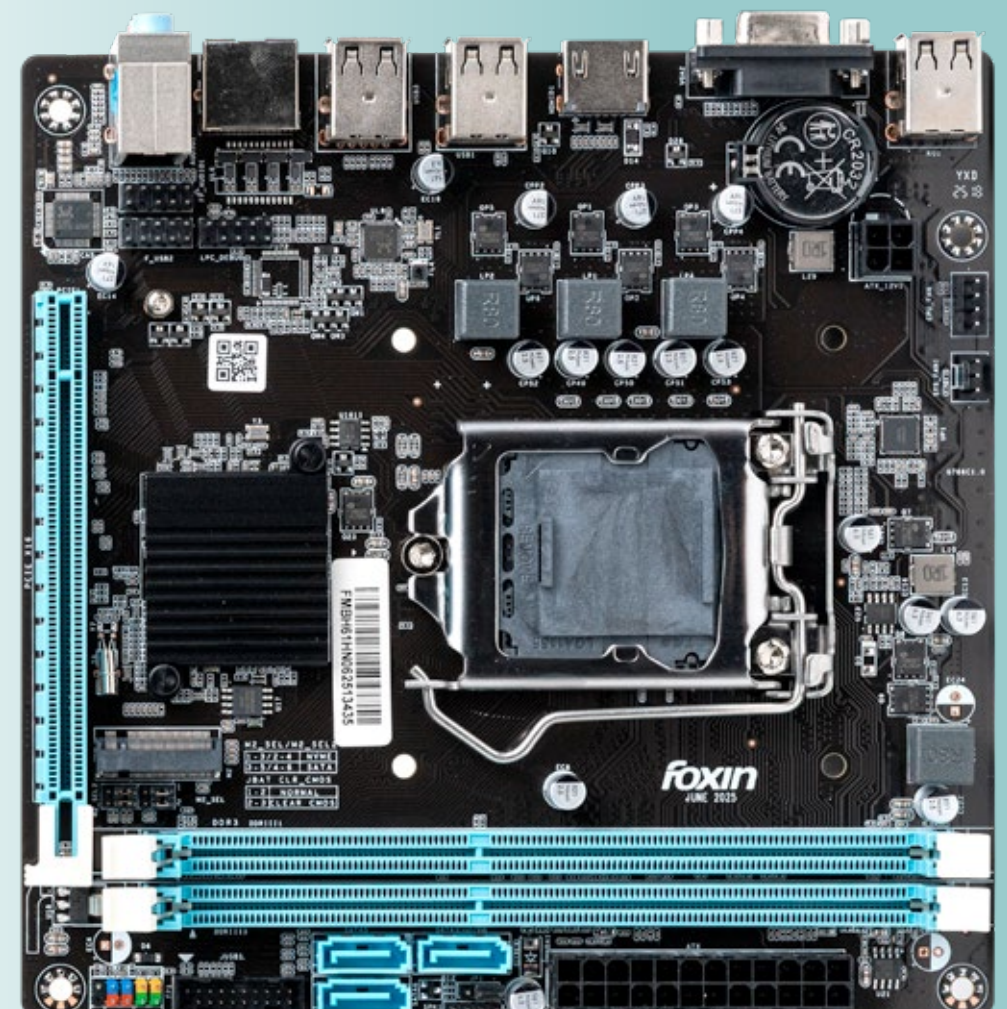

LAN
1000 M/S

6ch
AUDIO

MRP: ₹ 7,449

FMB-H61

Socket 1155

CPU COOLING FAN

foxin

Fan Speed
Upto **1800 RPM**