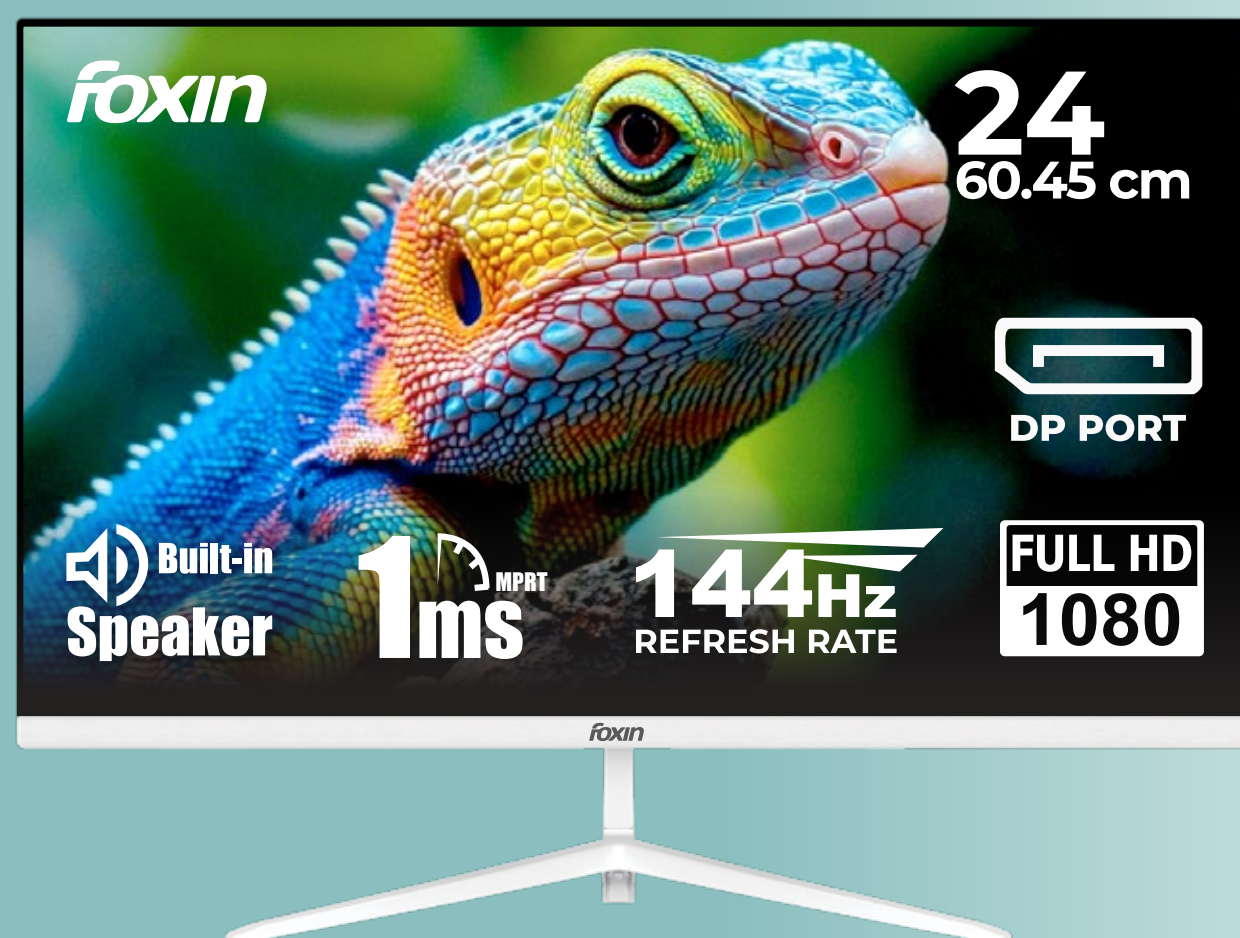

Refresh Rate

3W X 2 Speaker

- Anti Glare
- Wall Mounting

27 ELITE

68.58 cm

MRP: ₹ 19,999

FULL HD
1080

1920 x 1080p