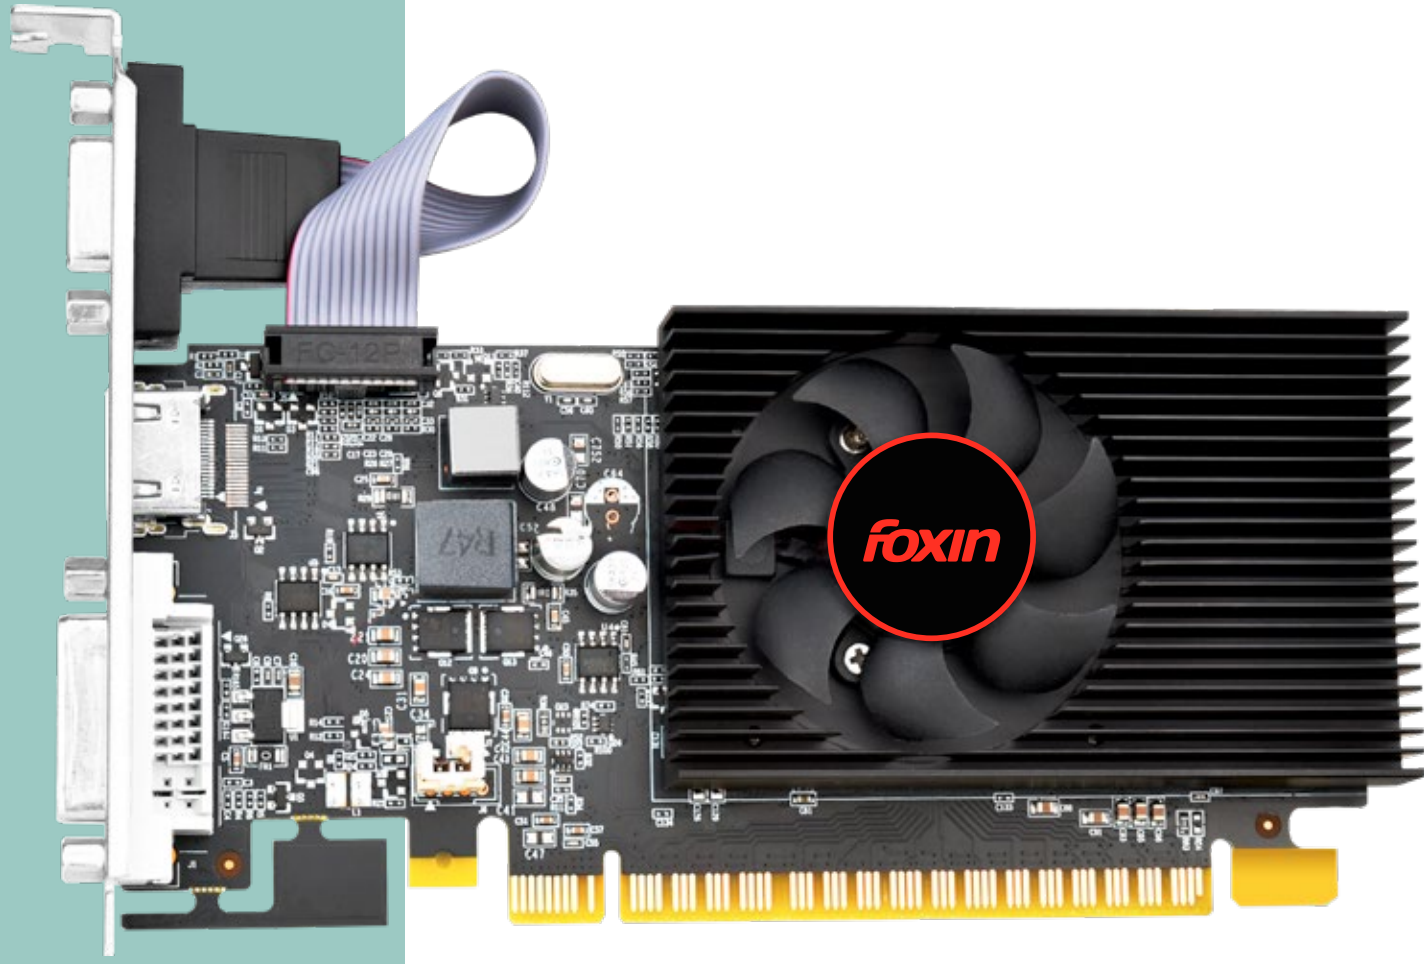

PCIe 3.0	High Efficiency	PHYS-X Support
Heatsink with Fan	Optimized Heat Dissipation	Low Power Consumption

FGC 740 4GB-DDR3

MRP: ₹ 8,999