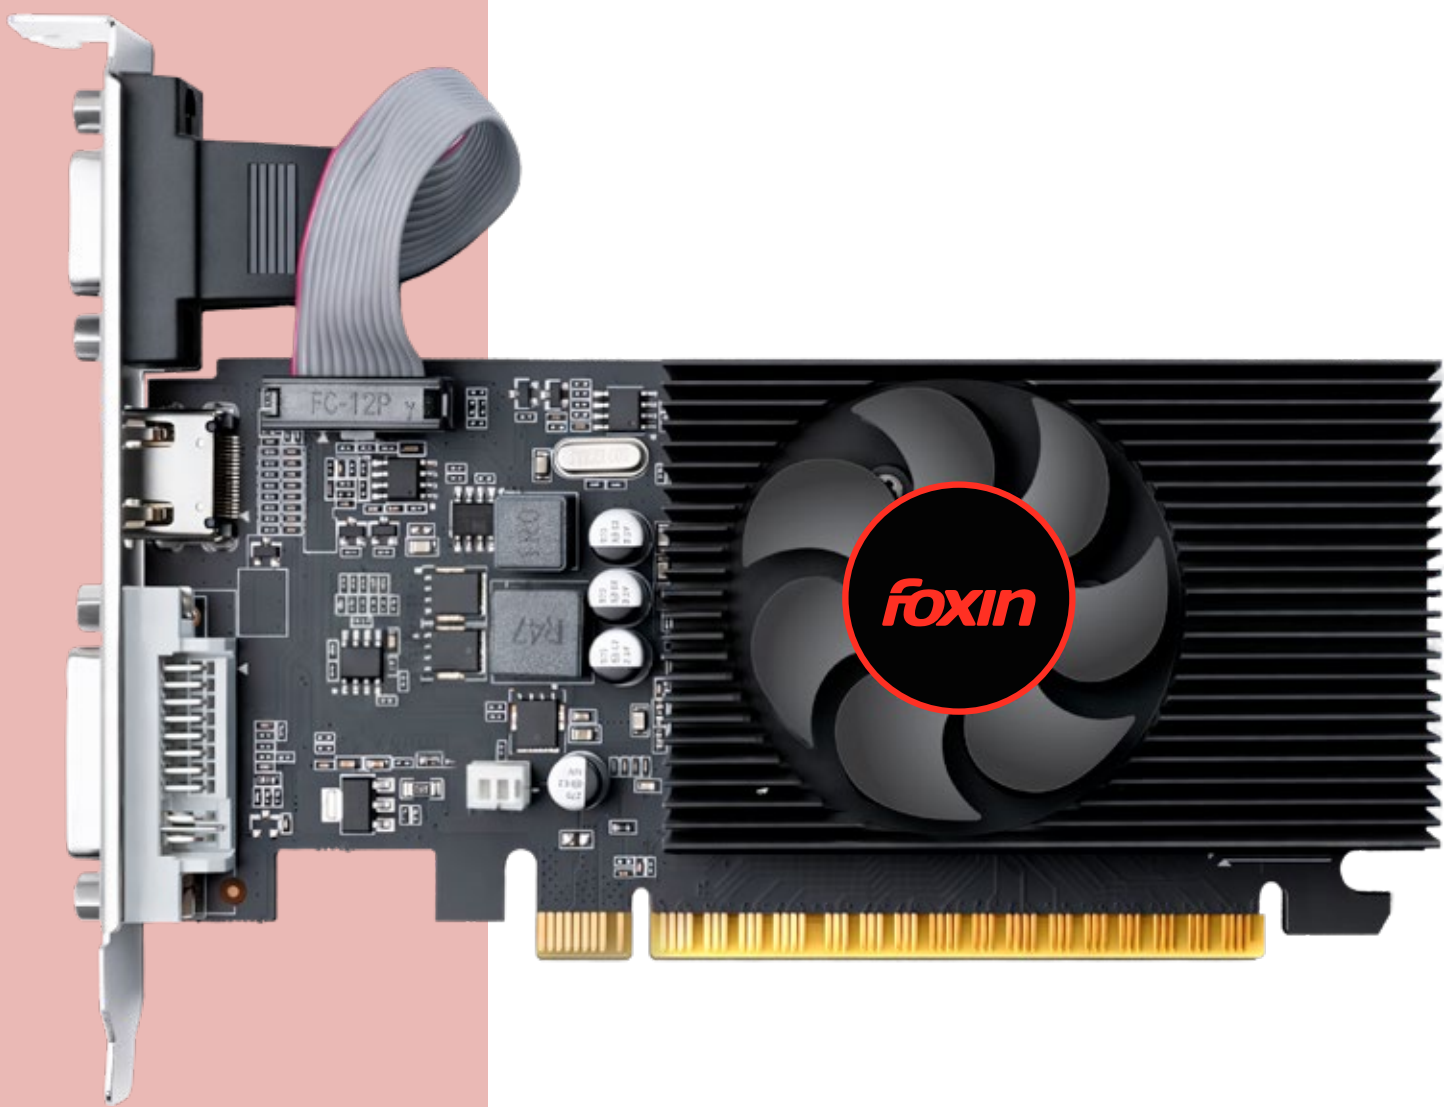

MRP: ₹ 999

FPS 500

PCIe 3.0	High Efficiency	PHYS-X Support
Heatsink with Fan	Optimized Heat Dissipation	Low Power Consumption

FGC 740 4GB-DDR3

MRP: ₹ 8,999

PCIe 2.0	High Efficiency	Long Lasting Components
Heatsink with Fan	Optimized Heat Dissipation	Low Power Consumption