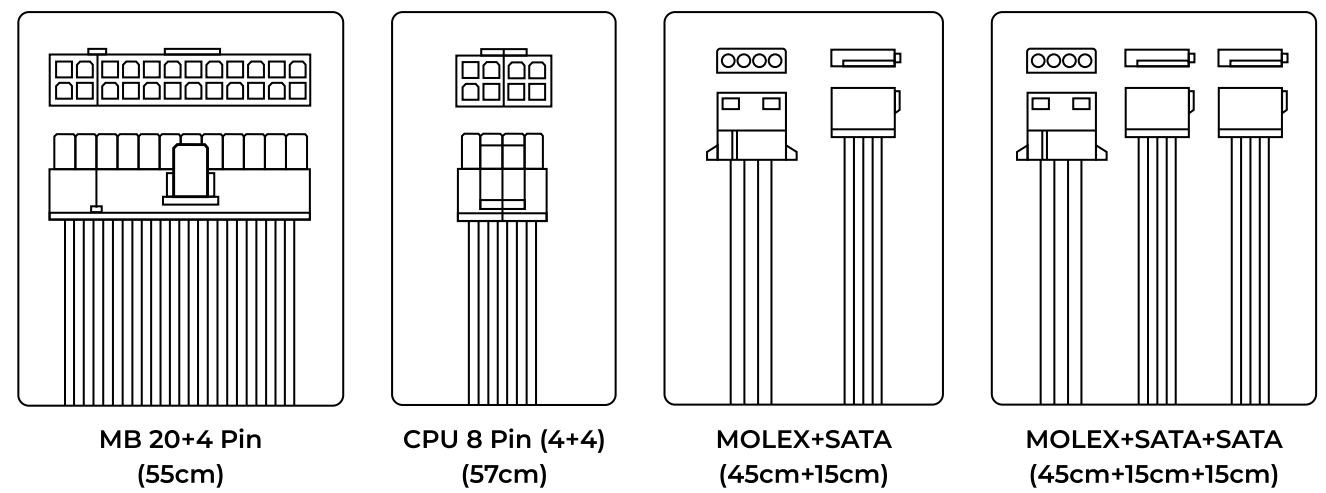

EXTRA LONG CABLES