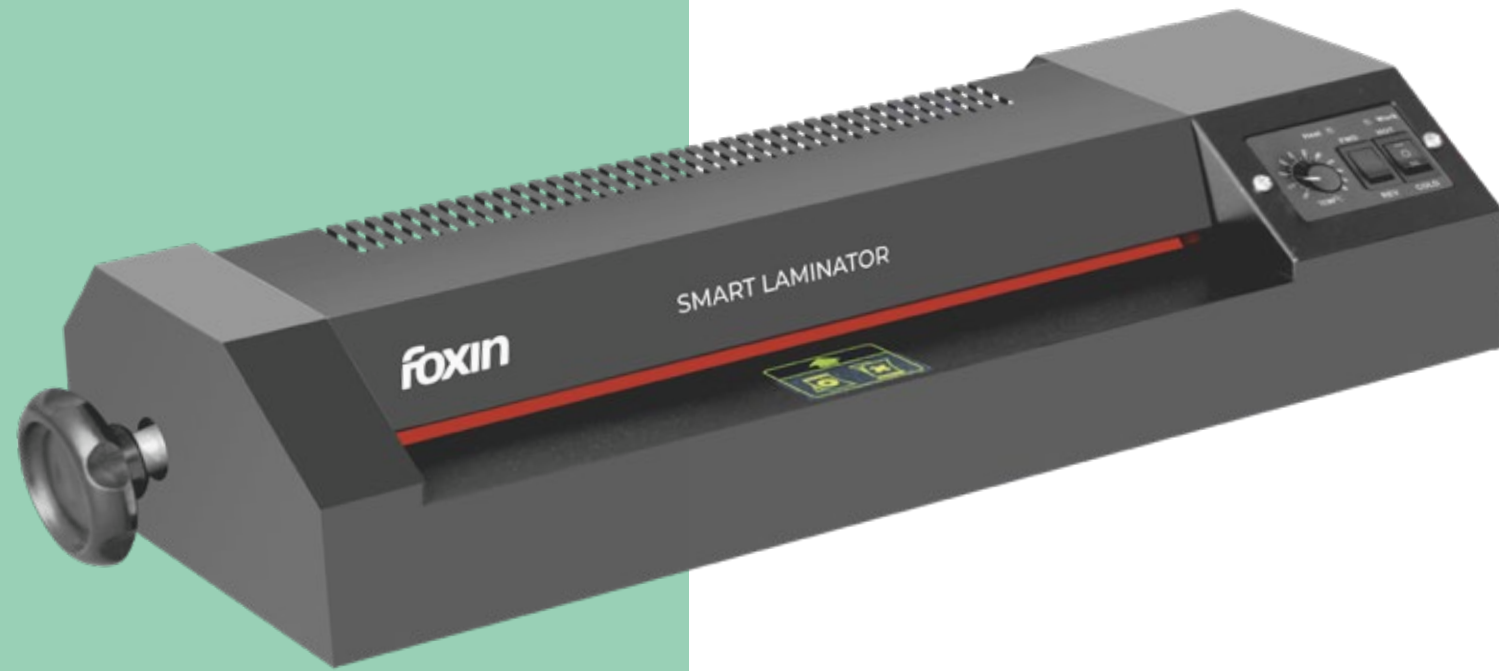

Refresh Rate

HDMI Port

19 CRYSTAL

46.99 cm

MRP: ₹ 9,499

LAMINATION MACHINE

foxin

A3
METAL
LAMINATOR