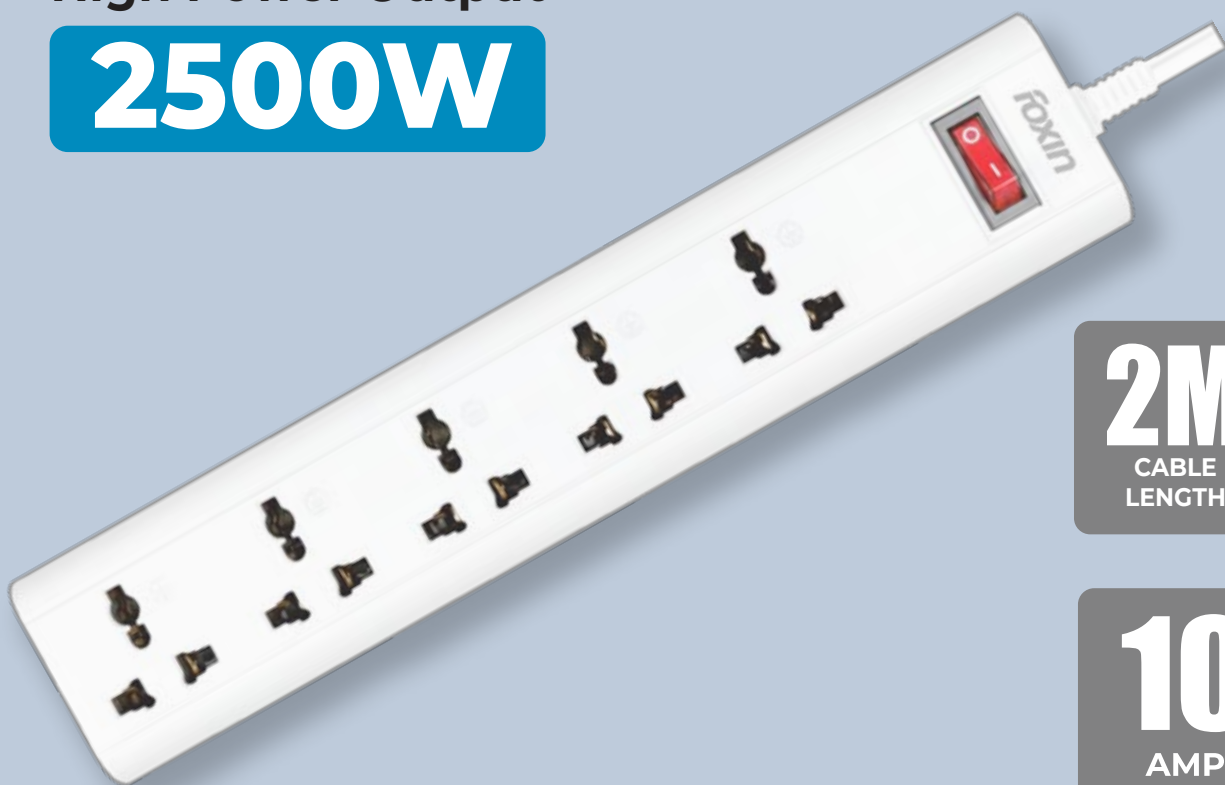

MRP: ₹ 17,990

SURGE PROTECTOR

High Power Output

2500W

2M
CABLE LENGTH

10
AMP

FSP 510

MRP: ₹ 2,000