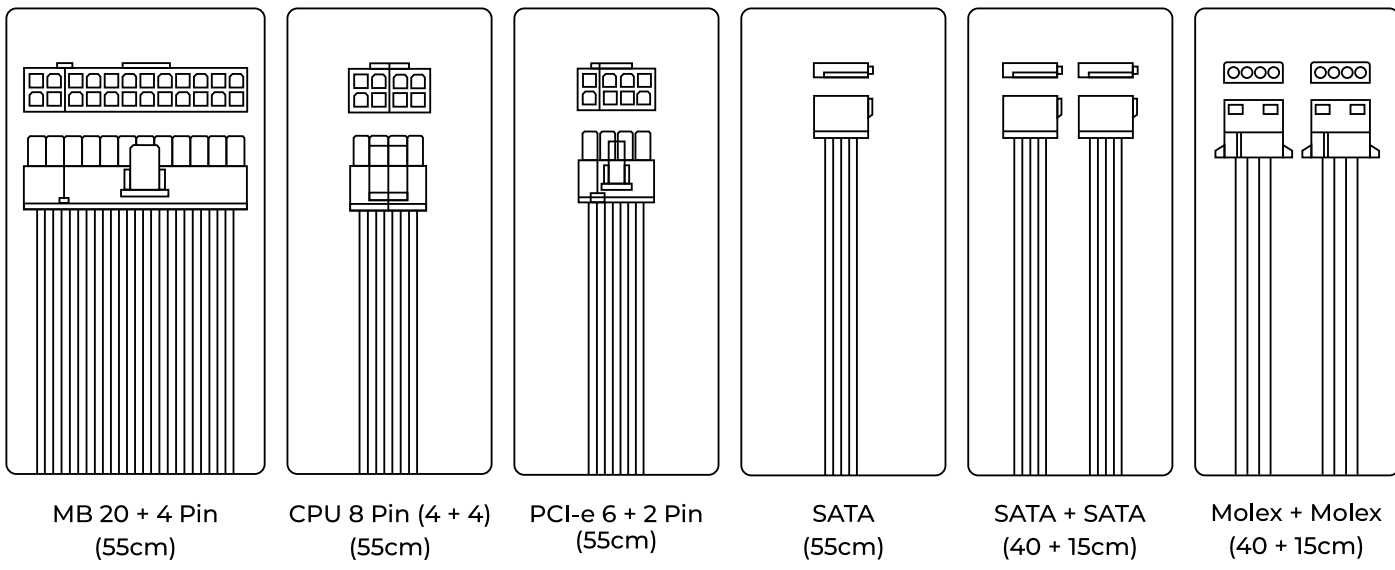

 12cm Low Noise Fan For Efficient Cooling

 3 YEARS LIMITED WARRANTY

EXTRA LONG CABLES

MRP: ₹ 1,999

VORTEX 800

 3 YEARS LIMITED WARRANTY

 Comprehensive Circuit Protection

 Rapid Heat Dissipation